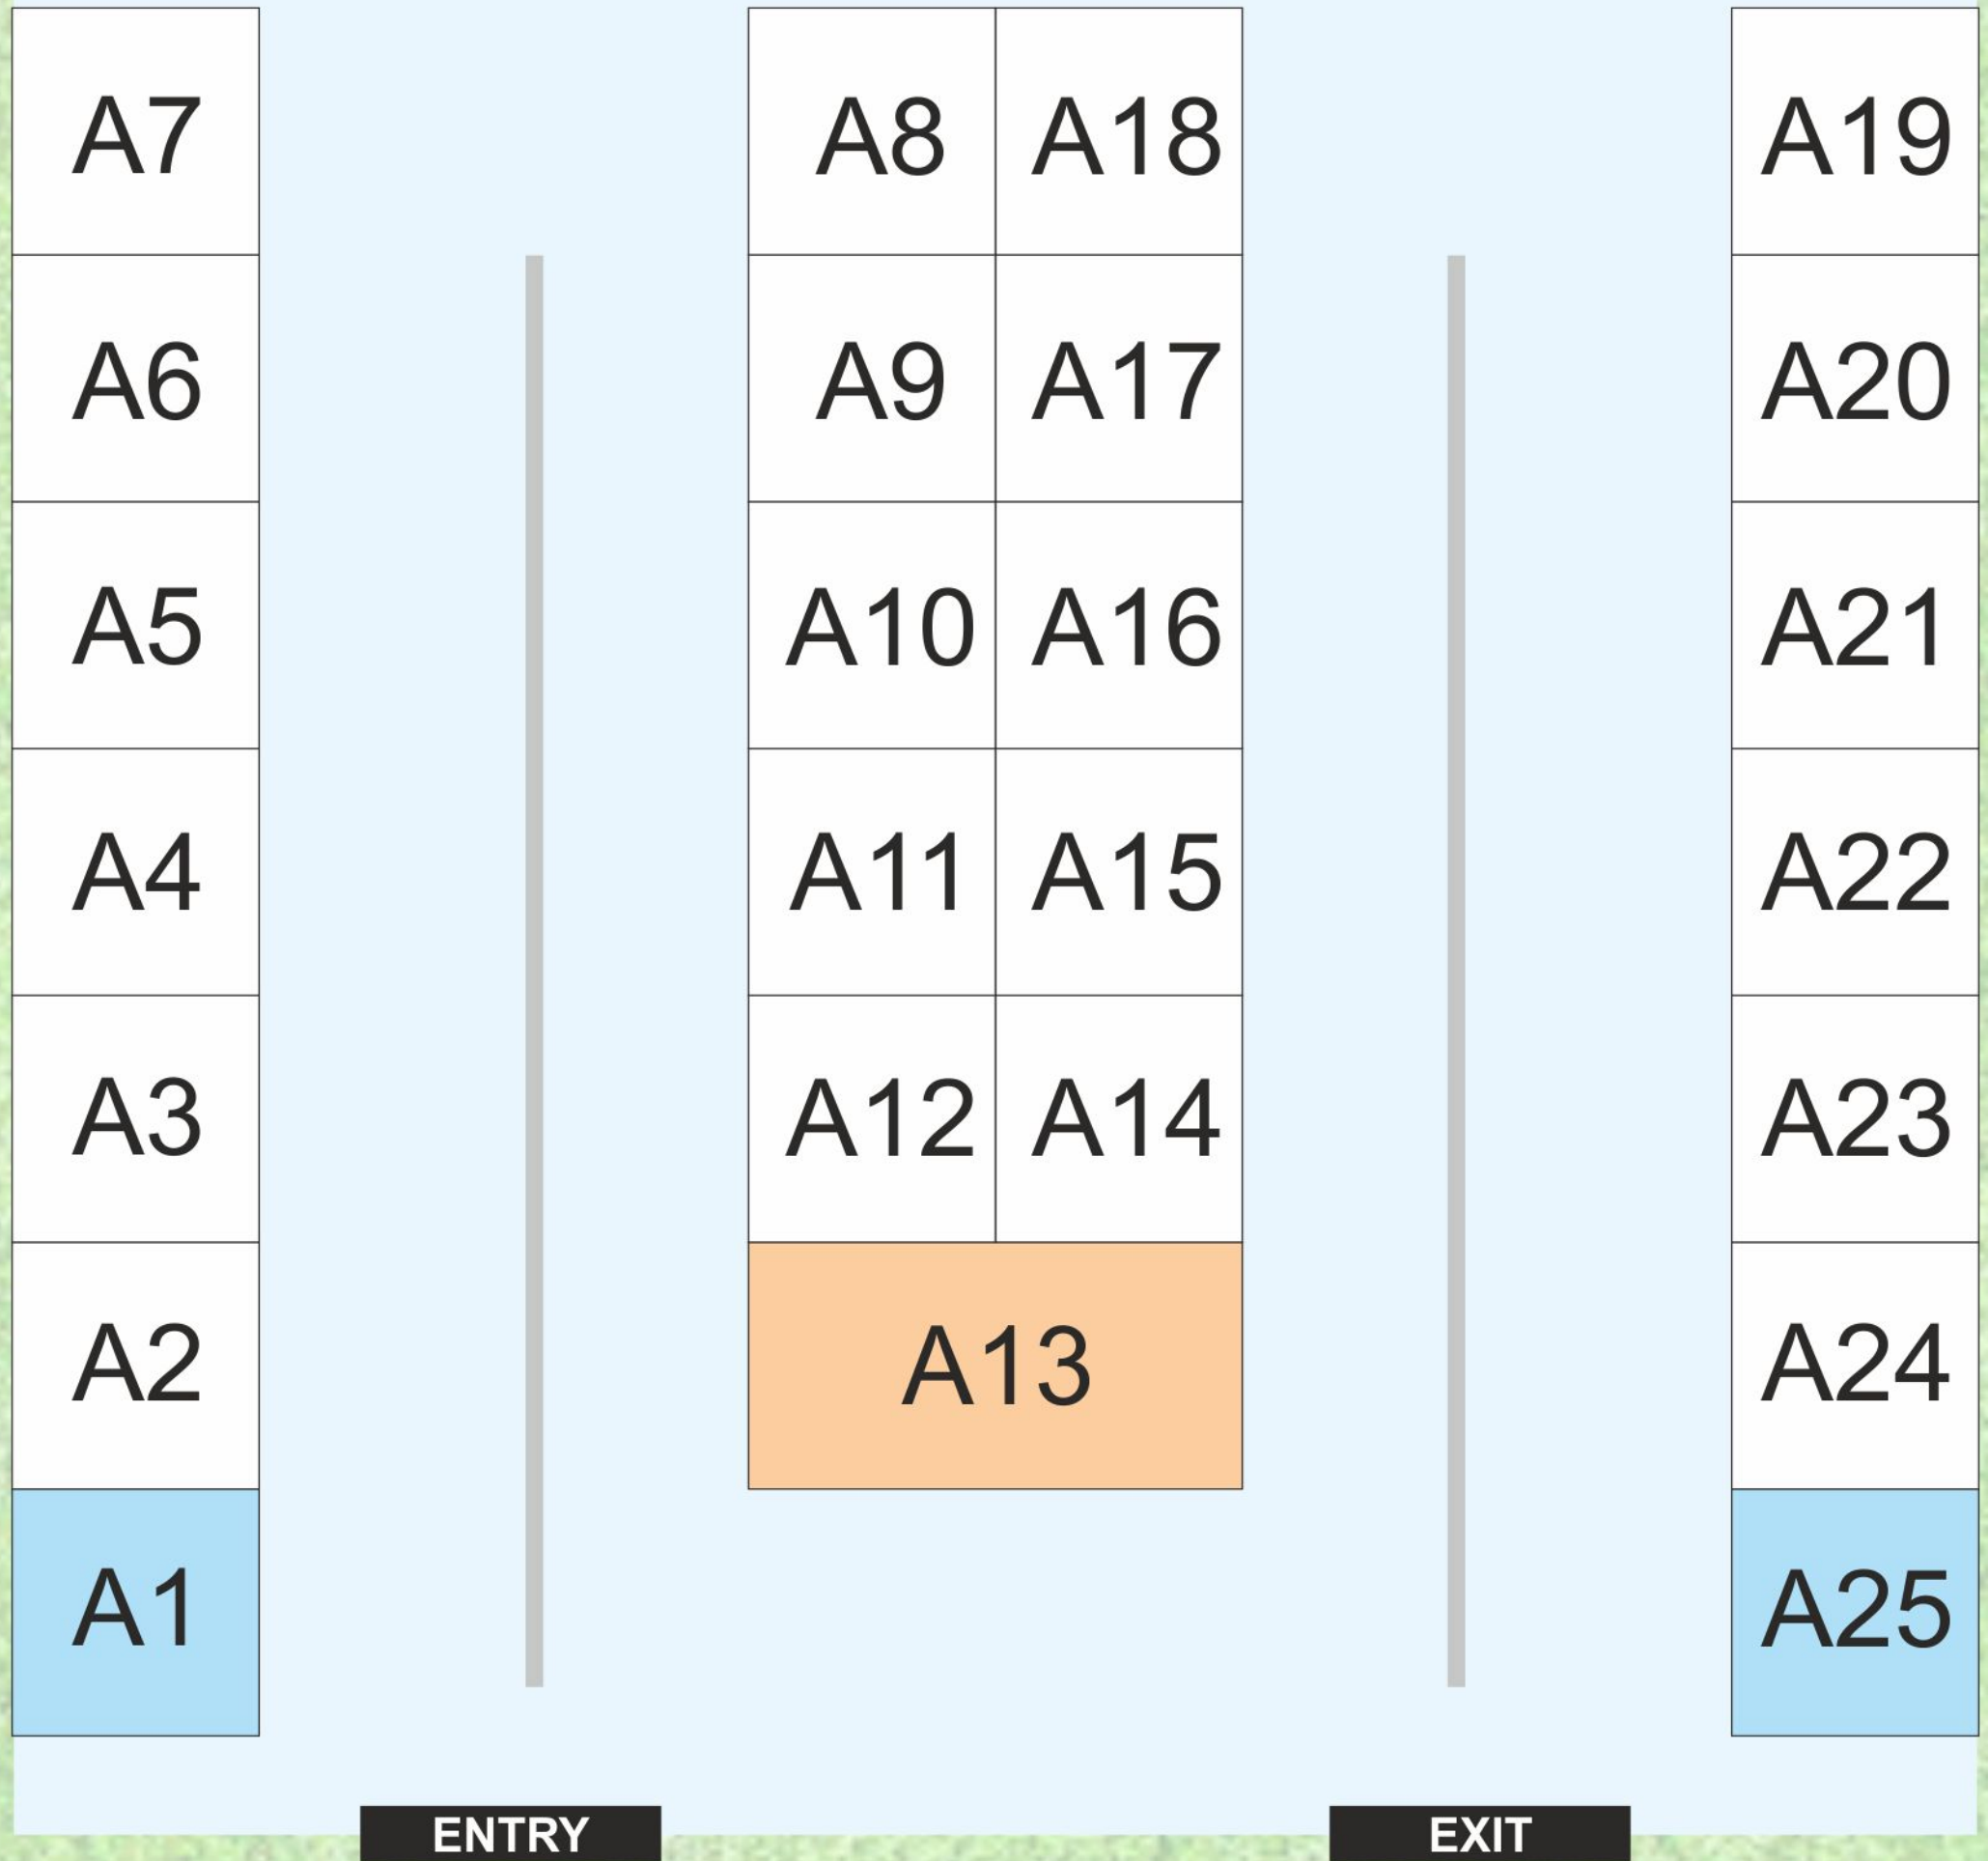

SITA IT EXPO 2024

19th - 22nd JANUARY 2024

Time: 10 AM TO 9 PM

Venue:
VanitaVishram Ground, AthwaGate, Surat.

DOMELAYOUT - A

STALL DETAILS	STALL NO(S)	PRICE
■ 193.75 Sq. Feet 6.0 Mts. Wide x 3.0 Mts. Depth	13	95000
■ 96.87 Sq. Feet 3.0 Mts. Wide x 3.0 Mts. Depth	1 & 25	48000
■ 96.87 Sq. Feet 3.0 Mts. Wide x 3.0 Mts. Depth	2-12,14-24	30500